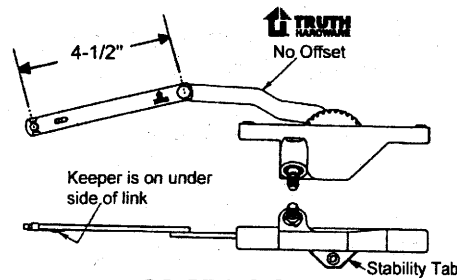

Truth Split Arm Operators

ROBERT BROOKE AND ASSOCIATES

36-254-6 LH Shown
36-255-6 RH Opposite
 Clay
 5" rear mount hole center

36-256-8 Shown
36-257-8 Opposite
 Chestnut Bronze
 5" rear mount hole center

Above operators have detach clip on bottom of arm (Opposite of what is shown)