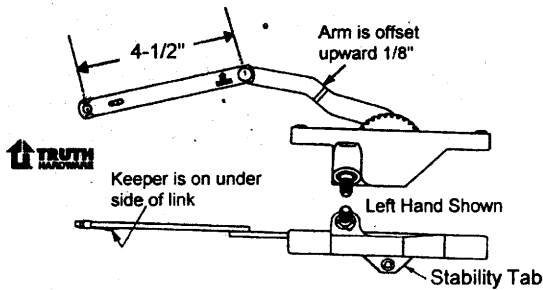

36-276-4 Shown
36-277-4 Opposite
Coppertone
5" rear mount hole center