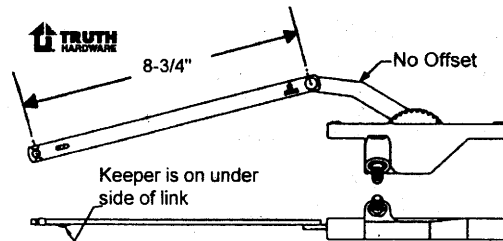

36-252-3 Shown
36-253-3 Opposite
White
36-253-8 Opposite
Chestnut Bronze
36-253-9 Opposite
Beige
5" rear mount hole center