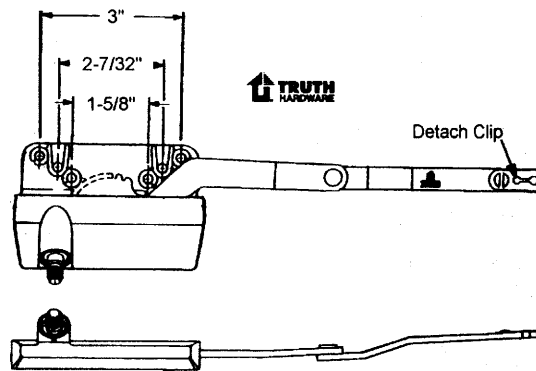

36-327-4 LH Shown
36-328-4 RH Opposite
Coppertone
36-327-9 LH Shown
36-328-9 RH Opposite
Beige
36-326-2 RH Opposite
Gold - No Detach Clip

Above operators have detach clip on bottom of arm (Opposite of what is shown)