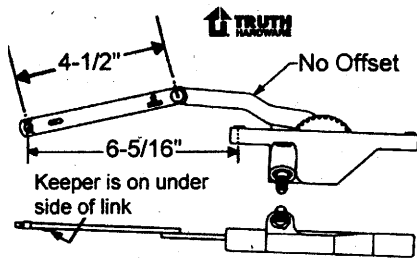

Truth Split Arm Operators

ROBERT BROOKE AND ASSOCIATES

36-254-6 LH Shown
36-255-6 RH Opposite
 Clay
 5" rear mount hole center

36-256-8 Shown
36-257-8 Opposite
 Chestnut Bronze
 5" rear mount hole center

Above operators have detach clip on bottom of arm (Opposite of what is shown)