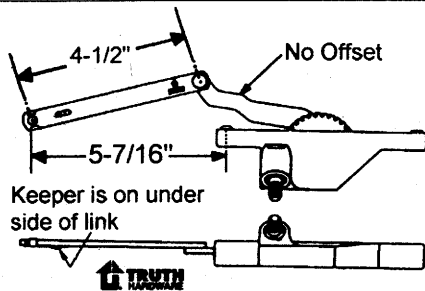

36-244-3 Shown
36-245-3 Opposite
White
36-244-8 Shown
36-245-8 Opposite
Chestnut Bronze
5" rear mount hole center