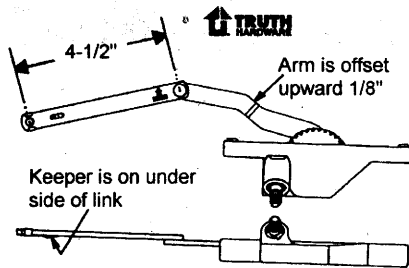

Truth Split Arm Operators

ROBERT BROOKE AND ASSOCIATES

36-254-6 LH Shown
36-255-6 RH Opposite
 Clay
 5" rear mount hole center

36-256-8 Shown
36-257-8 Opposite
 Chestnut Bronze
 5" rear mount hole center

Above operators have detach clip on bottom of arm (Opposite of what is shown)